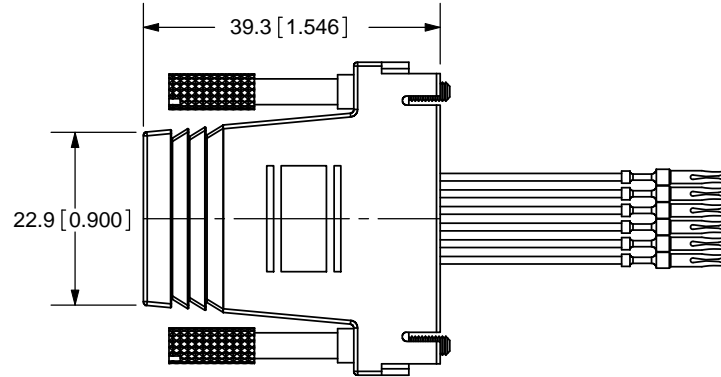

REV.	DESCRIPTION	DATE
A	NEW DRAWING	2/11/2008

SCALE: 1:2

TOLERANCE:
±0.3mm UNLESS OTHERWISE
SPECIFIED

WIRING CHART	
RJ12	WIRE COLOR
1	white
2	black
3	red
4	green
5	yellow
6	blue

	MATERIAL	PLATING
DB-15 CONNECTOR	Steel	Tin
RJ-12 CONTACTS	Phosphor Bronze	Gold over Nickel
CRIMP CONTACT	Brass	Gold over Nickel
THUMBSCREW	N/A	
HOUSING	Thermoplastic	94-0 Rated

CUI INC

20050 SW 112th Ave.
Tualatin, OR 97062
Phone: 503-612-2300
800-275-4899
Fax: 503-612-2383
Website: www.cui.com

TITLE: MODULAR ADAPTER, RJ12 TO DB15 FEMALE		REV: A
PART NO. AMK-0017	UNITS: MM [INCHES]	
DRAWN BY: ZRJ	APPROVED BY:	SCALE: 1:1