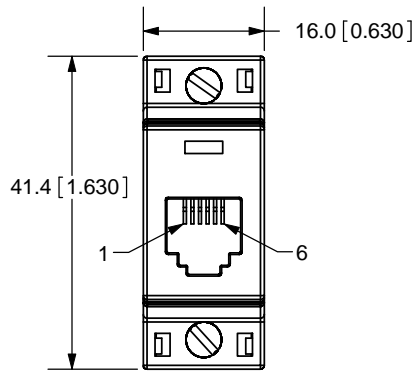

REV.	DESCRIPTION	DATE
A	NEW DRAWING	2/11/2008

SCALE: 1:2

TOLERANCE:
±0.3mm UNLESS OTHERWISE
SPECIFIED

WIRING CHART	
RJ12	WIRE COLOR
1	white
2	black
3	red
4	green
5	yellow
6	blue

	MATERIAL	PLATING
DB-15 CONNECTOR	Steel	Tin
RJ-12 CONTACTS	Phosphor Bronze	Gold over Nickel
CRIMP CONTACT	Brass	Gold over Nickel
THUMBSCREW	N/A	
HOUSING	Thermoplastic	94-0 Rated